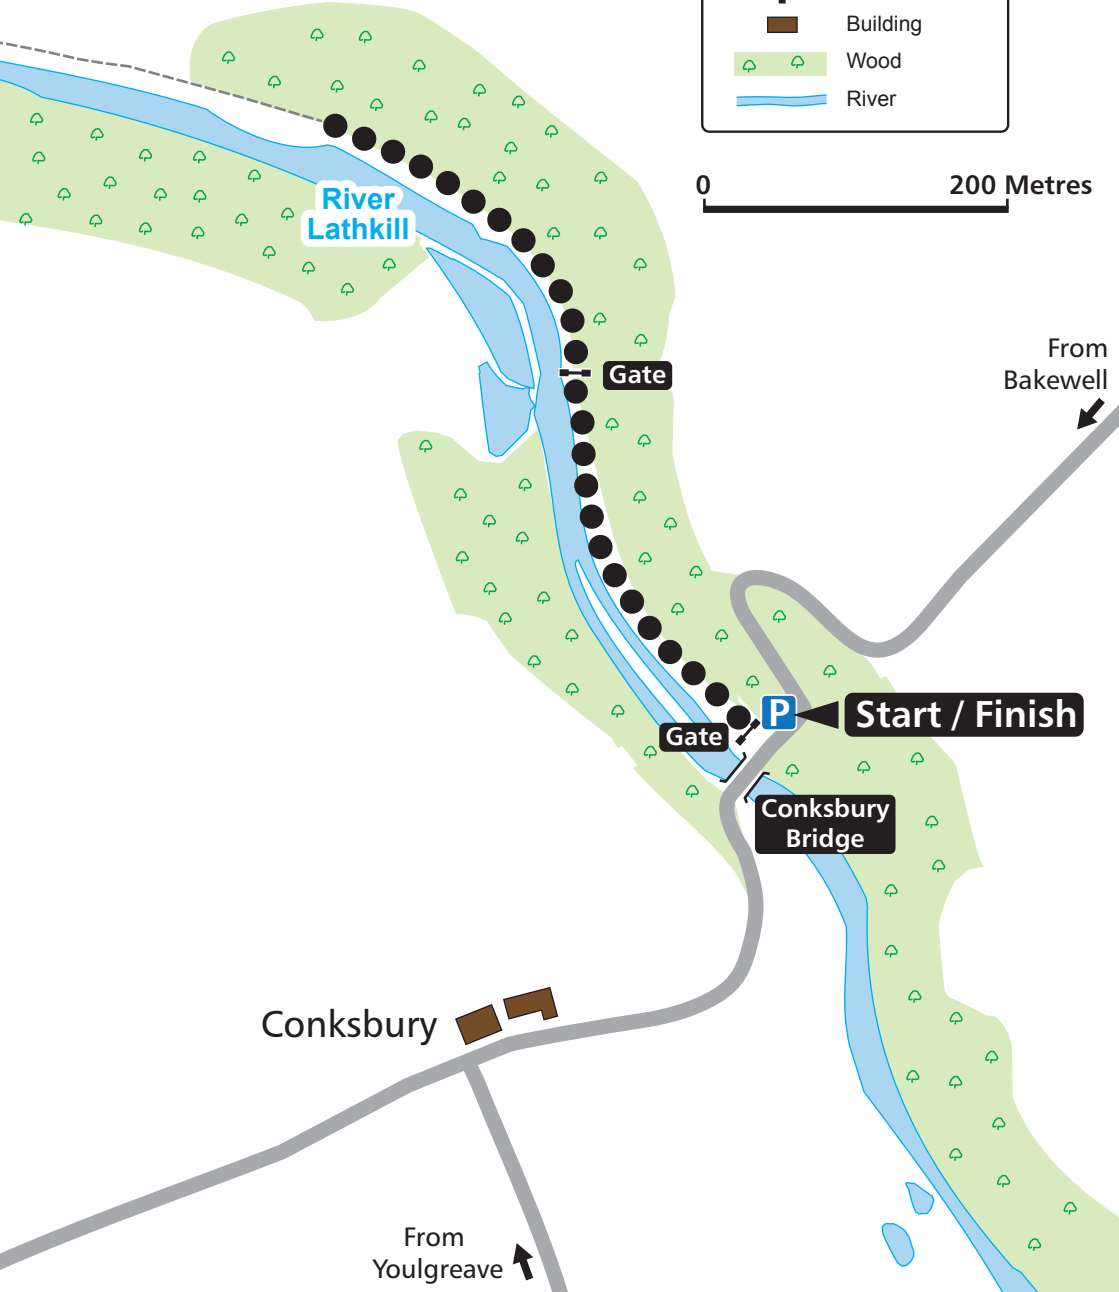

**PATHS**

- For All
- Other Paths

**OTHER**

- ▬ Road
- ⊥ Gate
- Building
- 🌲 Wood
- 🌊 River

0 200 Metres

River Lathkill

Gate

Gate

Conksbury Bridge

Conksbury

Start / Finish

From Bakewell

From Youlgreave