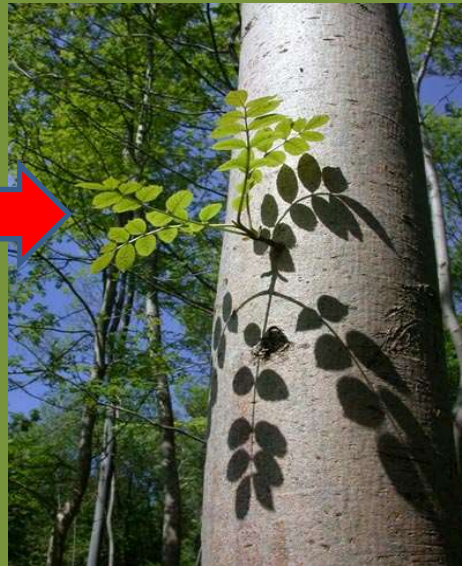

Nuthatches nest
in ash trees.