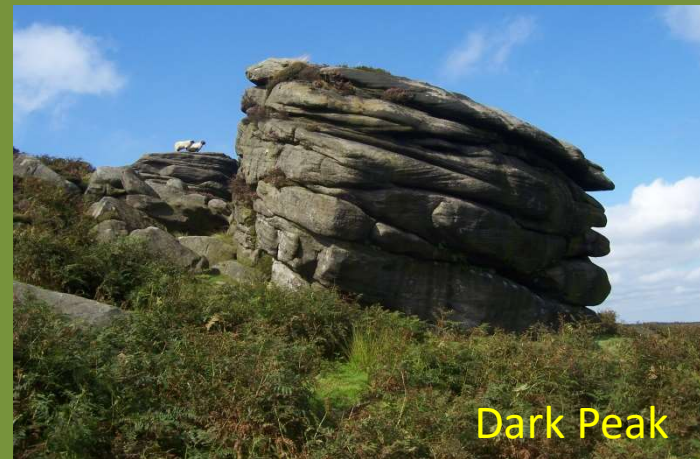

What's the connection?