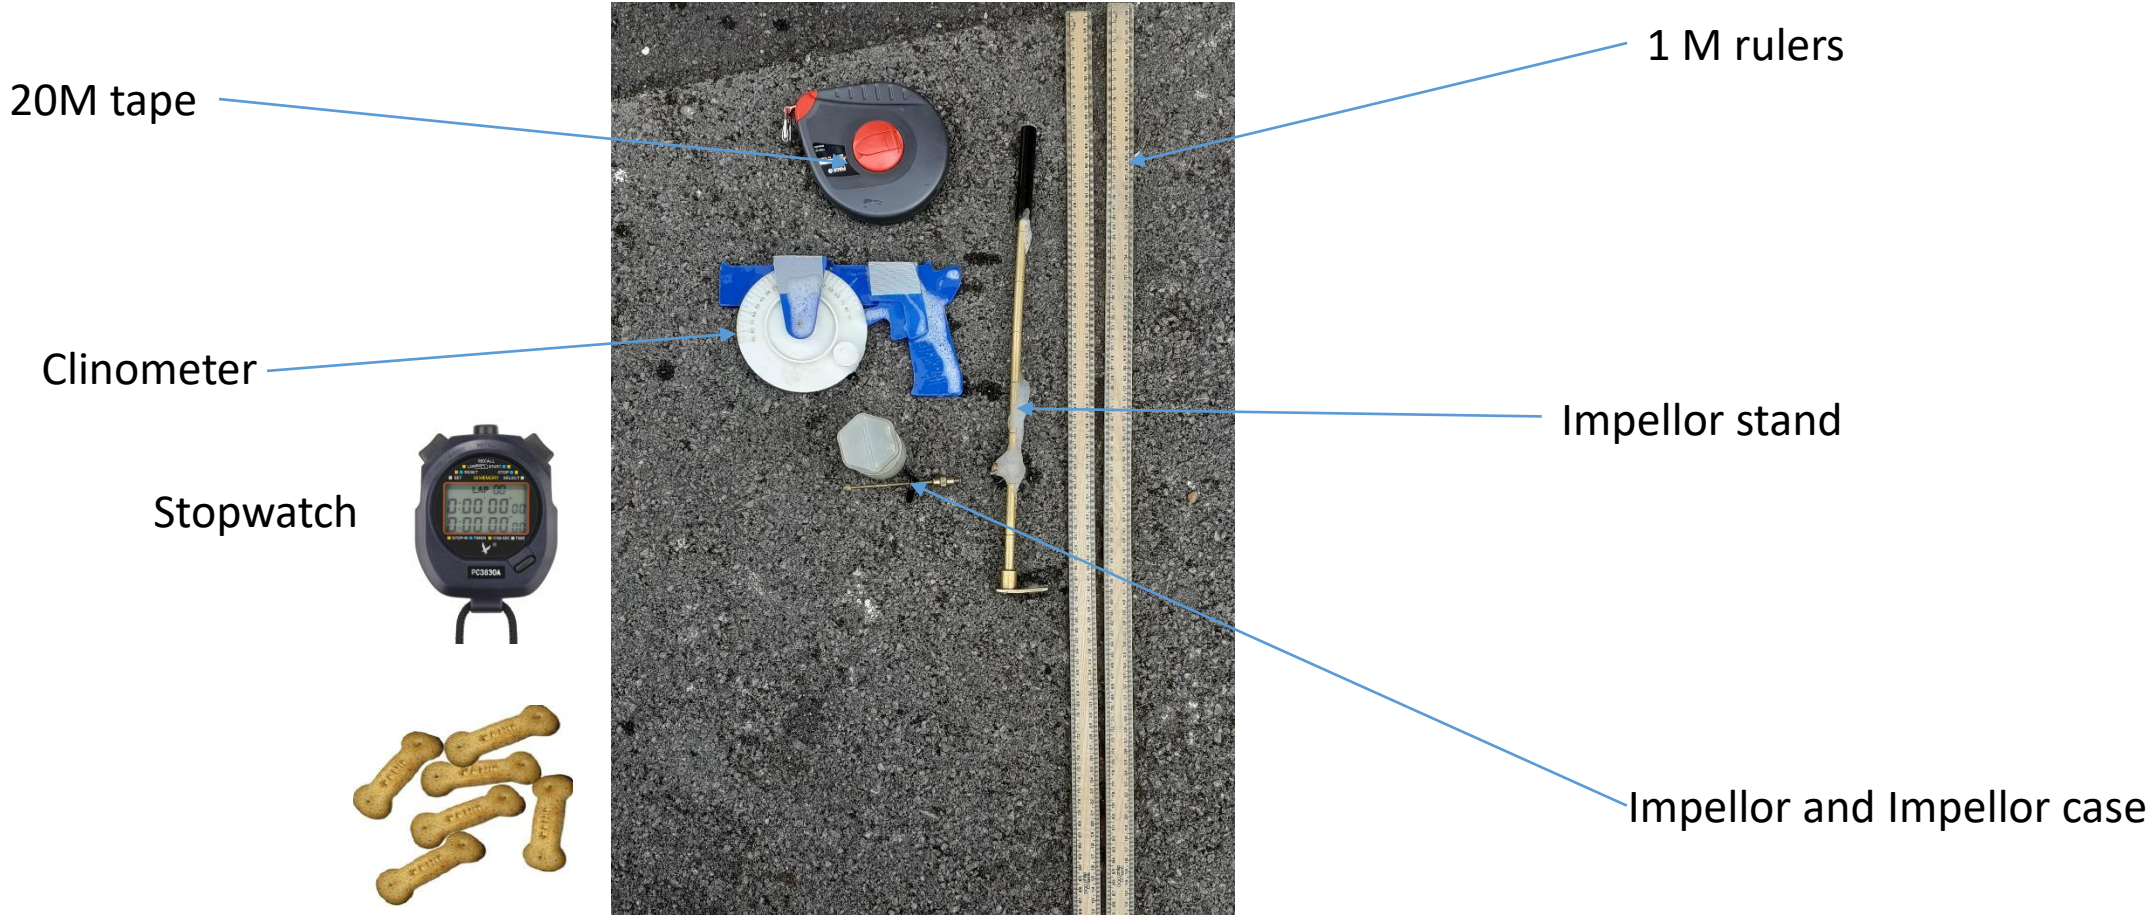

Hydrology GCSE in Edale

COVID 19 additional notes

Things to see and read before your visit

- Pre visit guidance
- The existing teacher's notes
- The site information sheet
- The general risk assessment including COVID 19 risk assessment
- Familiarise yourselves with the method **before** you arrive by watching the introductory film on the website
- This PowerPoint introduction
- The accompanying method sheets and maps

Arrival in Edale Car Park

- There are public toilets here and they will be the only ones you can use all day.

Typical Hydrology Equipment

20M tape

Clinometer

Stopwatch

1 M rulers

Impellor stand

Impellor and Impellor case

Dog biscuits or other floating object which will biodegrade

Things for each student to bring

- Suitable clothing including a waterproof coat to match the weather forecast, including hat and gloves if it is going to be cold and sunblock if it's hot.
- Wellies, or old trainers to get wet.
- Hand sanitizer, to use especially before you eat or drink.
- Clipboard, method sheets and a polythene bag to cover them in case of rain.
- A pen and pencil.
- A mask to wear in public toilets or to your preference anytime.

Watch the video summary of what to do.

[Hydrology and Fluvial Geomorphology: Peak District National Park](#)

- Notice how each of the pieces of equipment that you have are being used. It will save you time when you arrive on your visit.