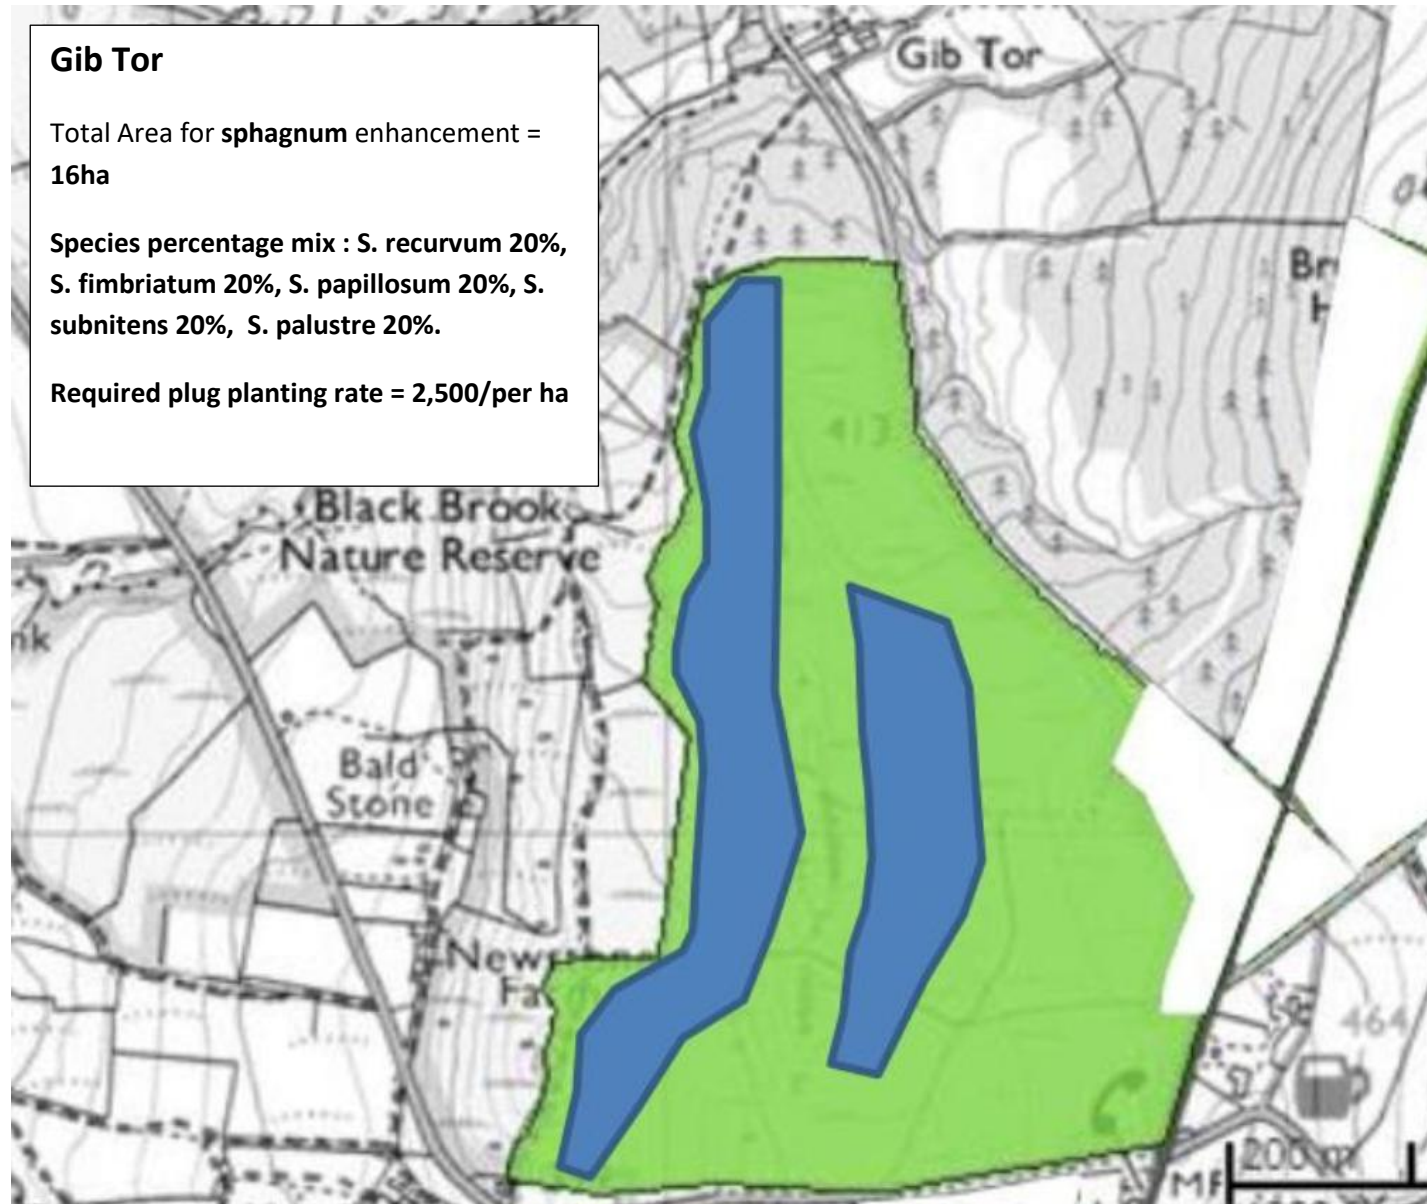

Map 6- Example map showing areas for sphagnum planting:

Map 7 – Example map showing areas for vegetation enhancement. (Please note this is a fictitious example)

Gib Tor

Total Area for **dry heath** enhancement =
5ha 

Species percentage mix : crowberry
50% and cowberry 50%.

Required planting rate = 2,500/per ha

Total area for **blanket bog** enhancement =
6ha 

Species percentage mix : bog asphodel
10%, bog rosemary 10%, bearberry 5%,
sundew 5%, cloudberry 20% cranberry
20%, cross leaved heath 20%, bog myrtle
10%