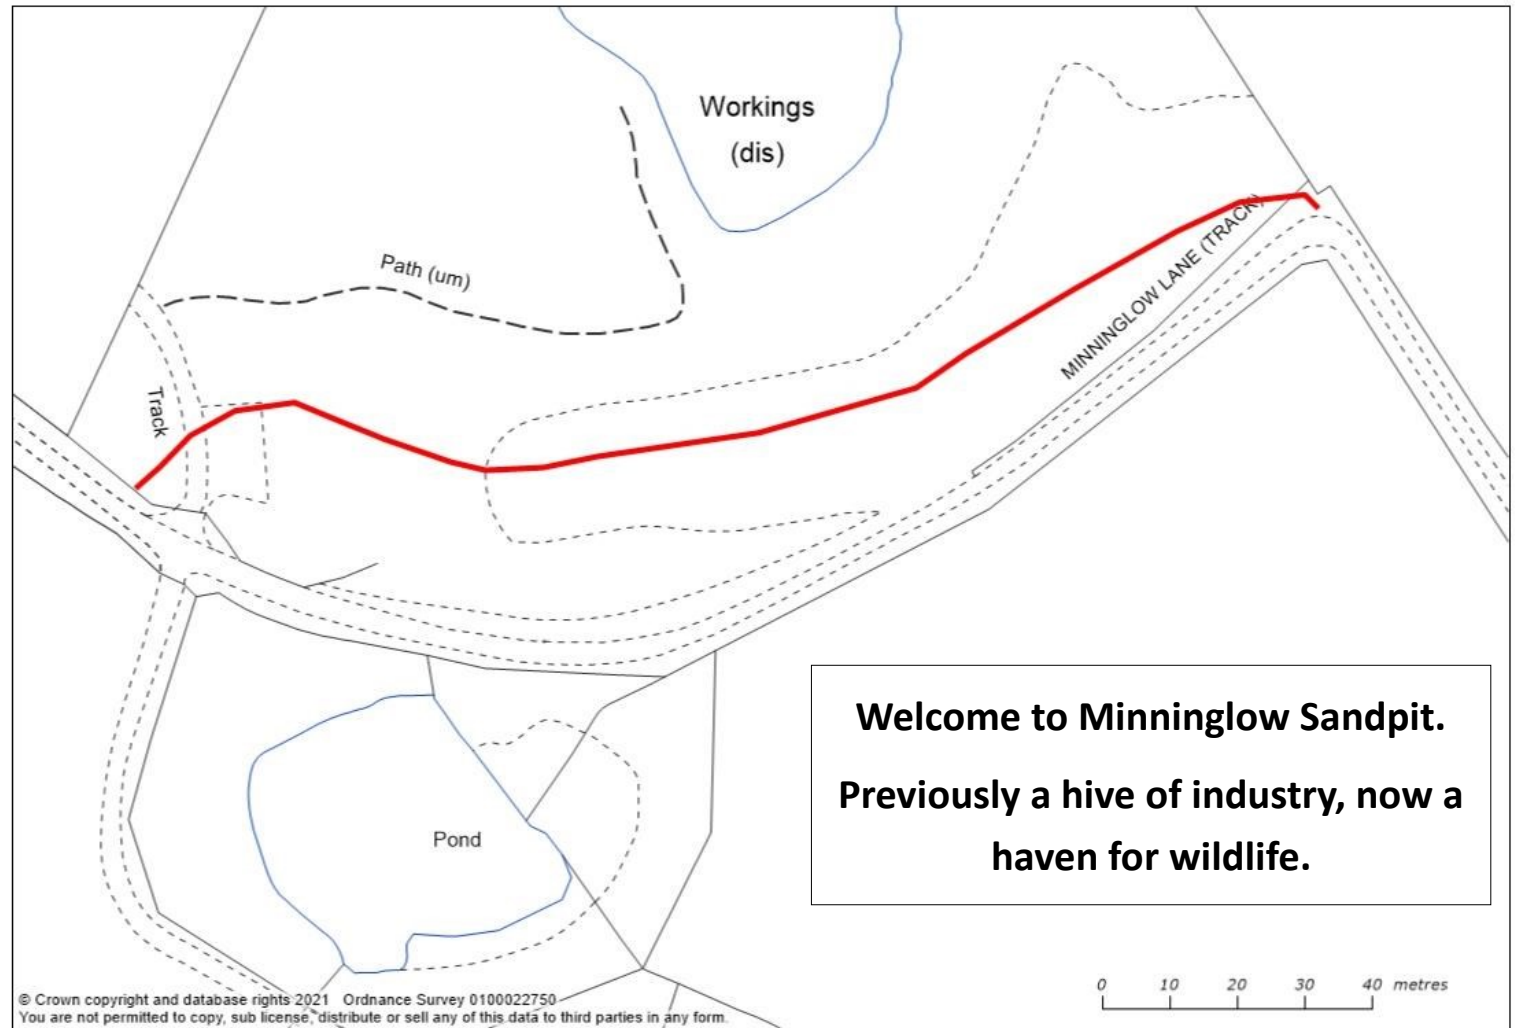

Peak Permissive Paths

Great Crested Newt.
Photo credit: Chris Monk

Heather

 Permissive Footpath

Department
for Environment
Food & Rural Affairs

This project is funded through Defra's Farming in Protected Landscapes programme