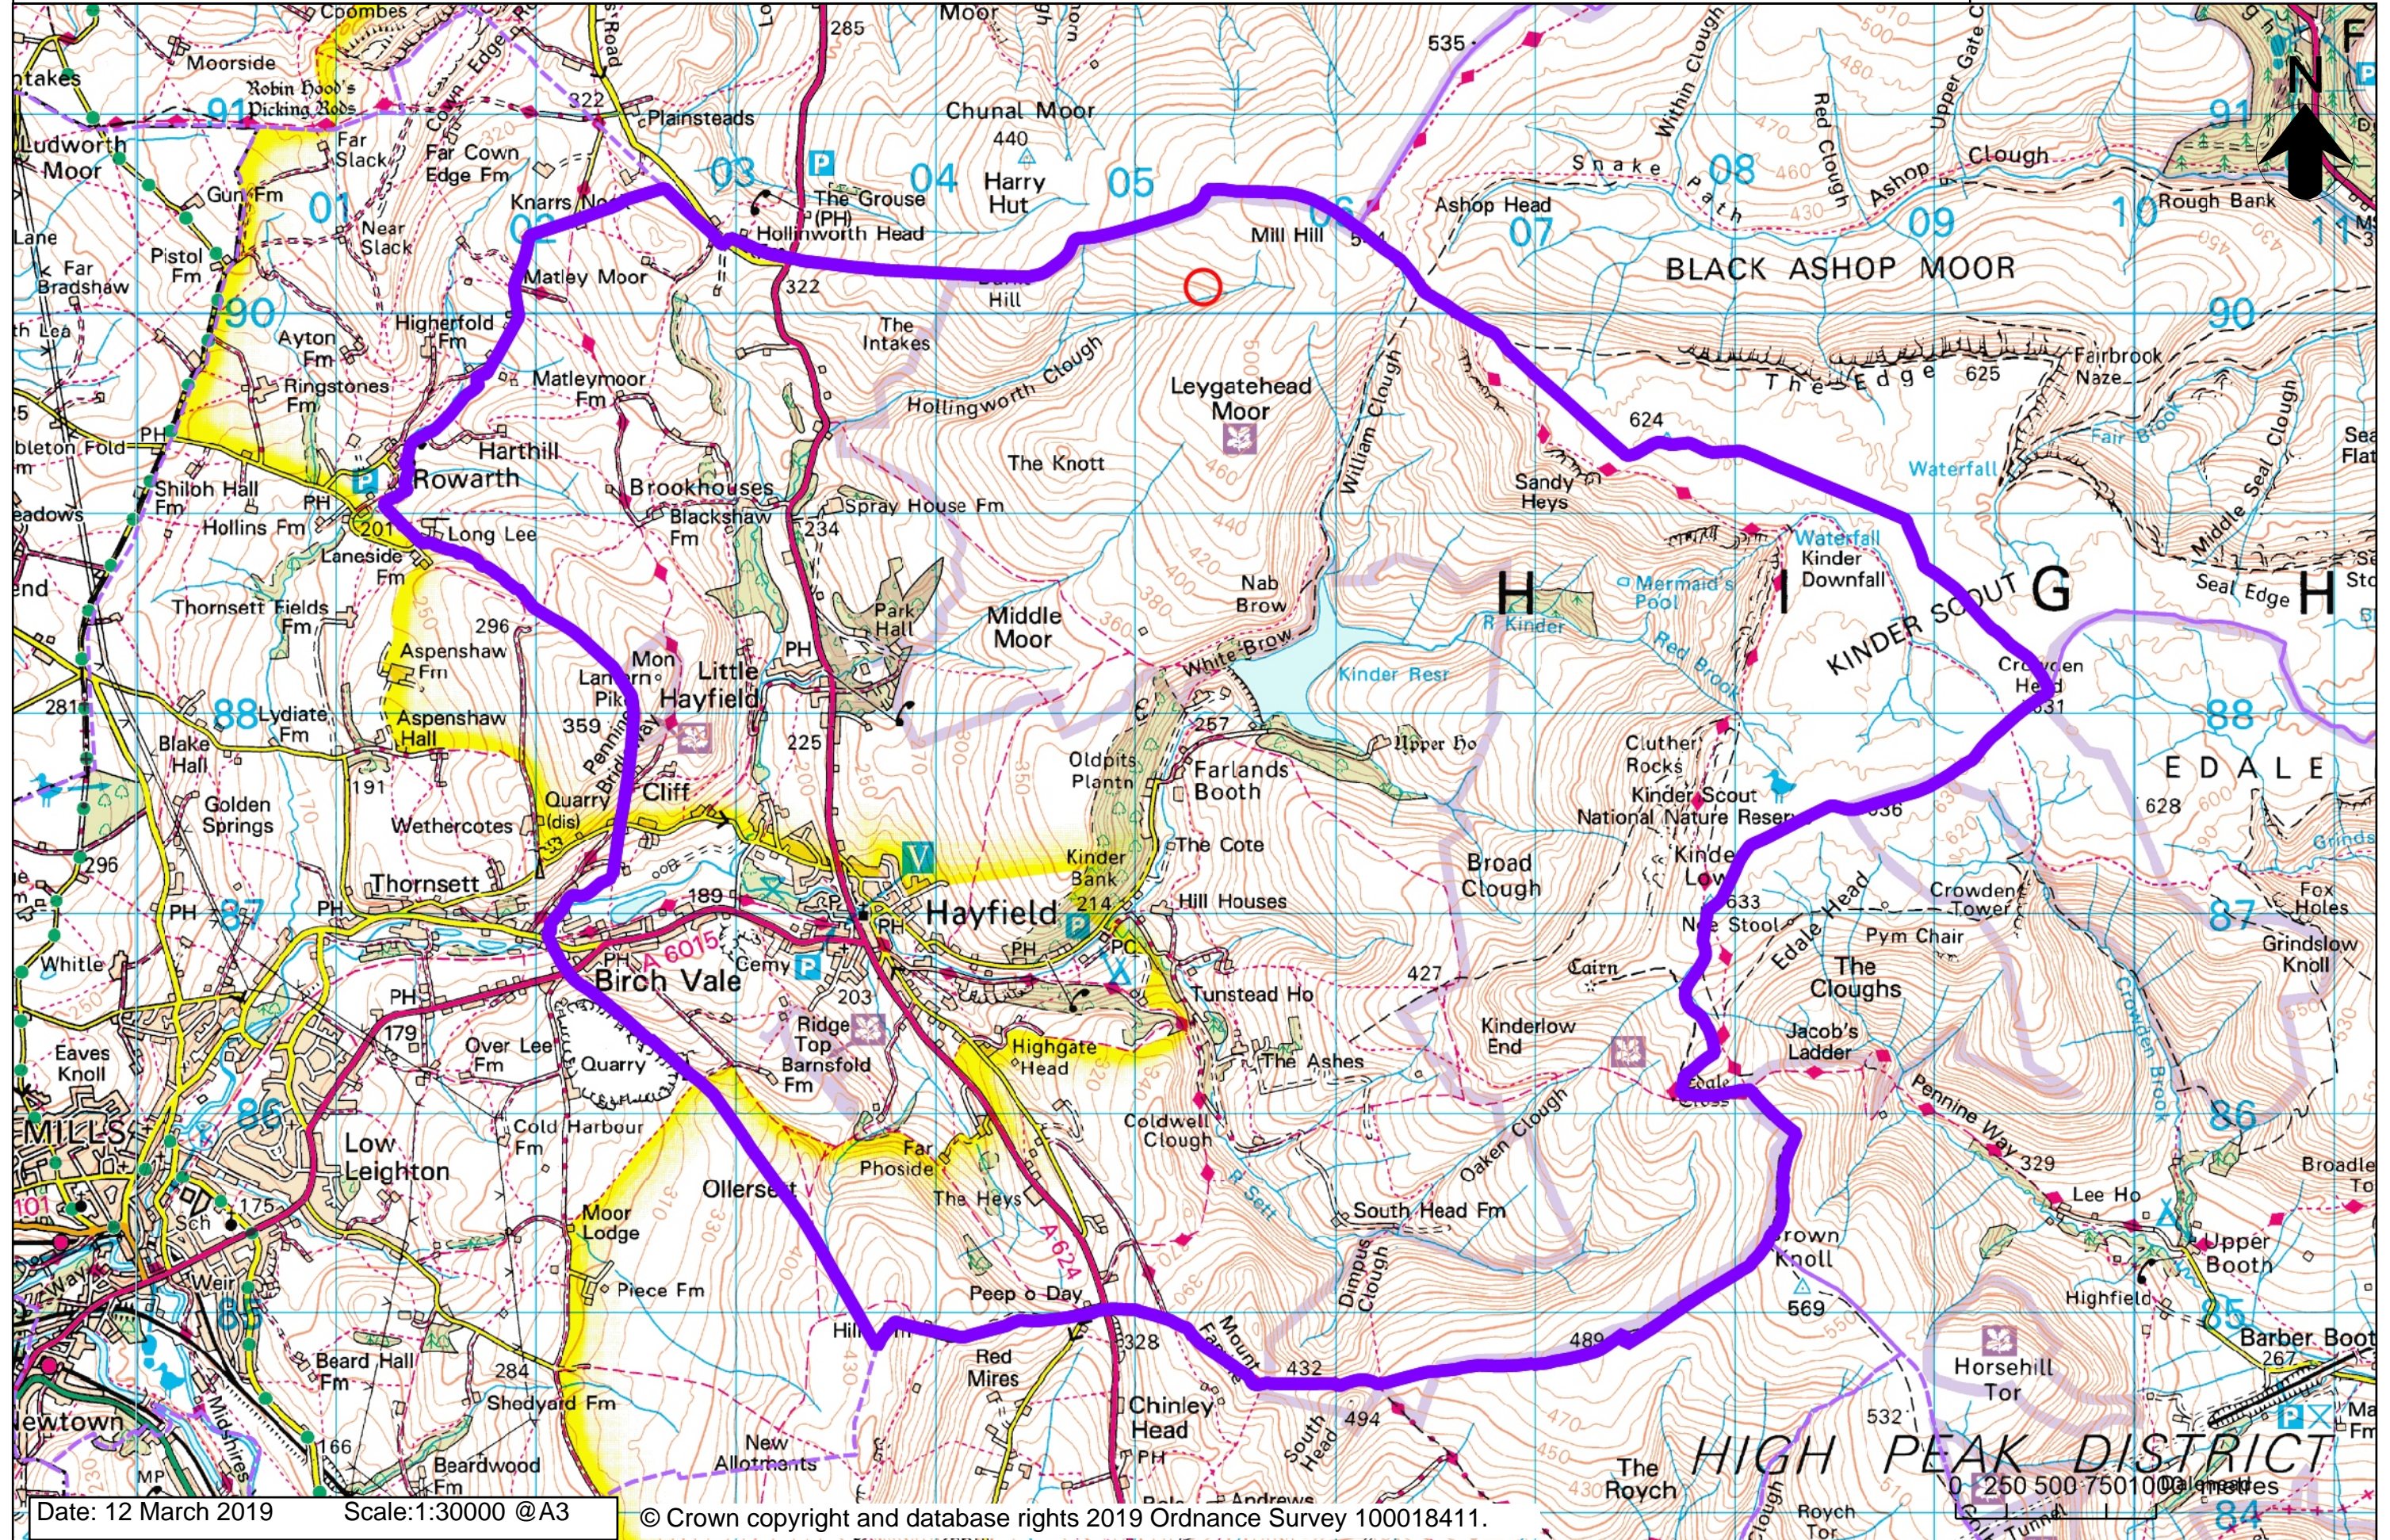

Hayfield Parish Neighbourhood Area

High Peak Borough Council
working for our community

Date: 12 March 2019 Scale: 1:30000 @A3

© Crown copyright and database rights 2019 Ordnance Survey 100018411.