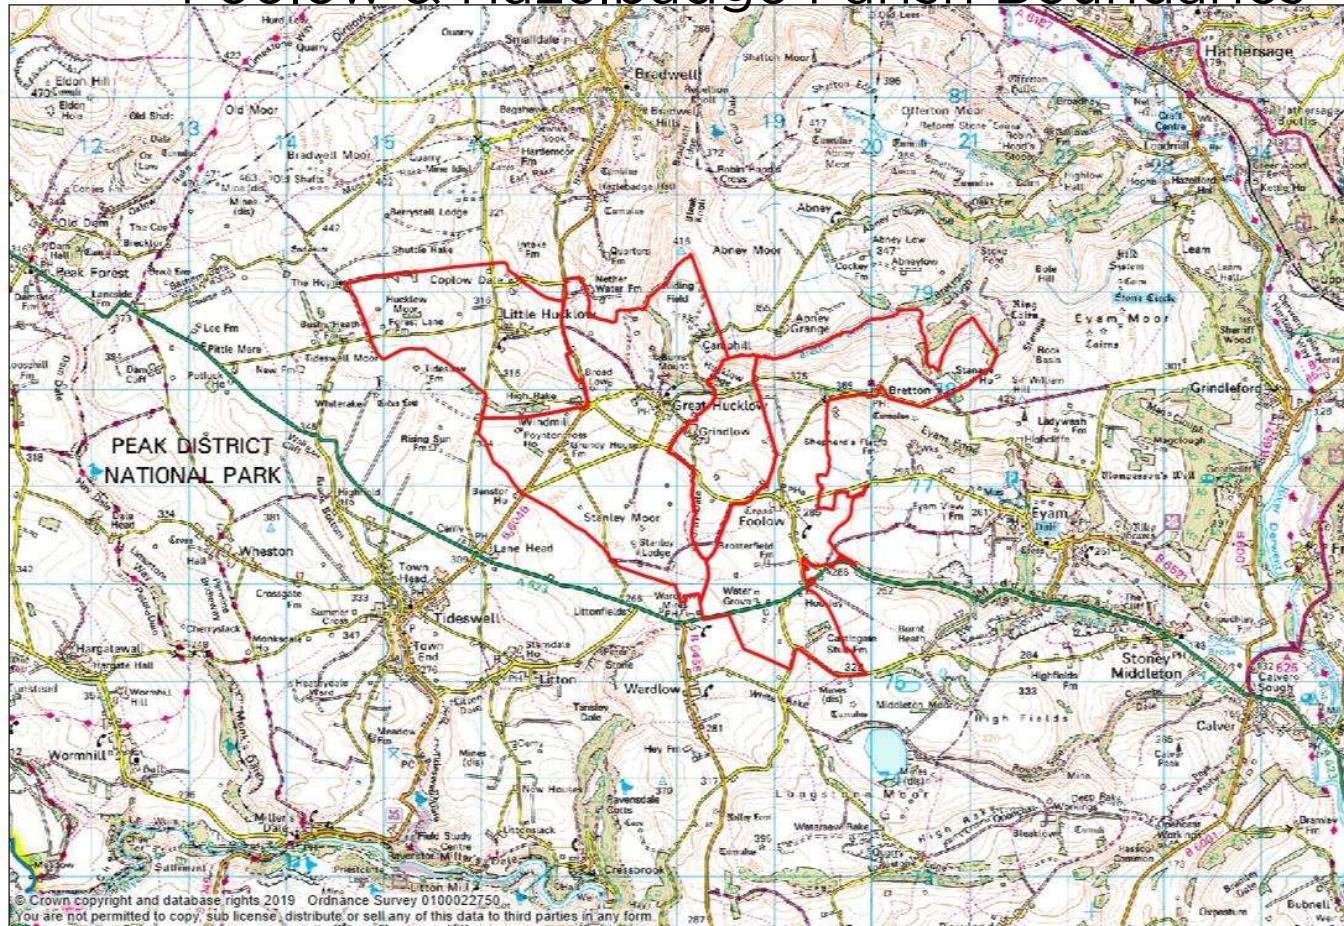

Great Hucklow, Little Hucklow, Grindlow, Foolow & Hazelbade Parish Boundaries