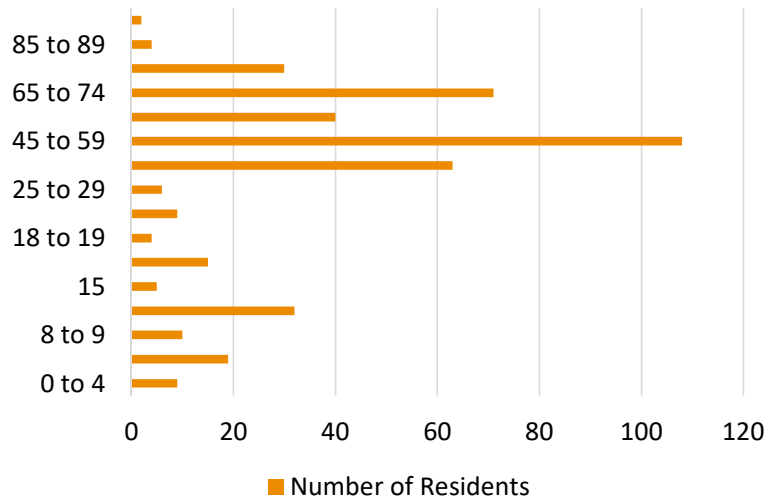

Great Hucklow, Little Hucklow, Grindlow,
Foolow & Hazelbadge Parish Statement
(draft)

Community aspirations

Great Hucklow, Little Hucklow, Grindlow,
Foolow & Hazelbadge Parish Statement
(draft)

Population and Demographics

Population Age Range

Children, Adults and Older People

Working and Non Working Adult Population (18+ years)

Source: Census 2011

The parishes of Great Hucklow, Little Hucklow, Grindlow, Foolow & Hazelbadge have a combined population of 427 (Census 2011).