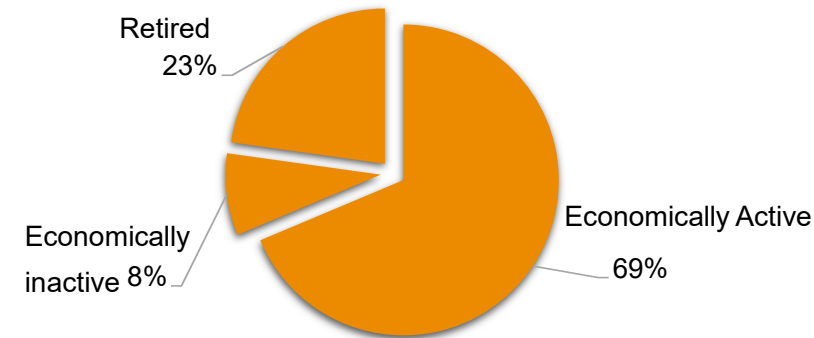

Great Hucklow, Little Hucklow, Grindlow,
Foolow & Hazelbadge Parish Statement
(draft)

Community aspirations

Great Hucklow, Little Hucklow, Grindlow,
Foolow & Hazelbadge Parish Statement
(draft)

Population and Demographics

Population Age Range

Children, Adults and Older People

Working and Non Working Adult Population (18+ years)

Source: Census 2011

The parishes of Great Hucklow, Little Hucklow, Grindlow, Foolow & Hazelbadge have a combined population of 427 (Census 2011).