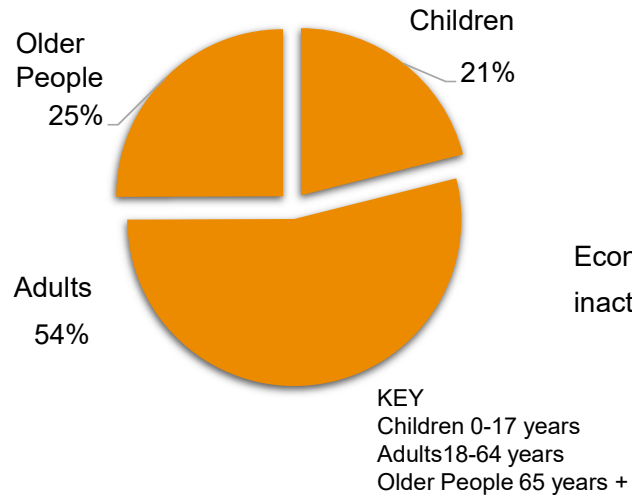

Great Hucklow, Little Hucklow, Grindlow,
Foolow & Hazelbadge Parish Statement
(draft)

Community aspirations

Great Hucklow, Little Hucklow, Grindlow,
Foolow & Hazelbadge Parish Statement
(draft)

Population and Demographics

Population Age Range

Children, Adults and Older People

Working and Non Working Adult Population (18+ years)

Source: Census 2011

The parishes of Great Hucklow, Little Hucklow, Grindlow, Foolow & Hazelbadge have a combined population of 427 (Census 2011).