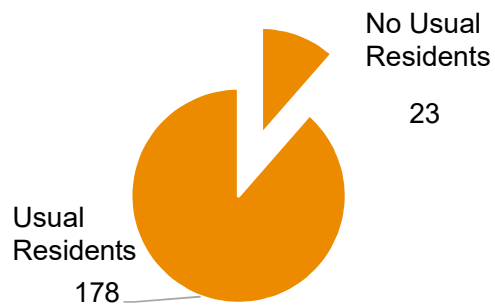

Residency

Occupancy of Properties