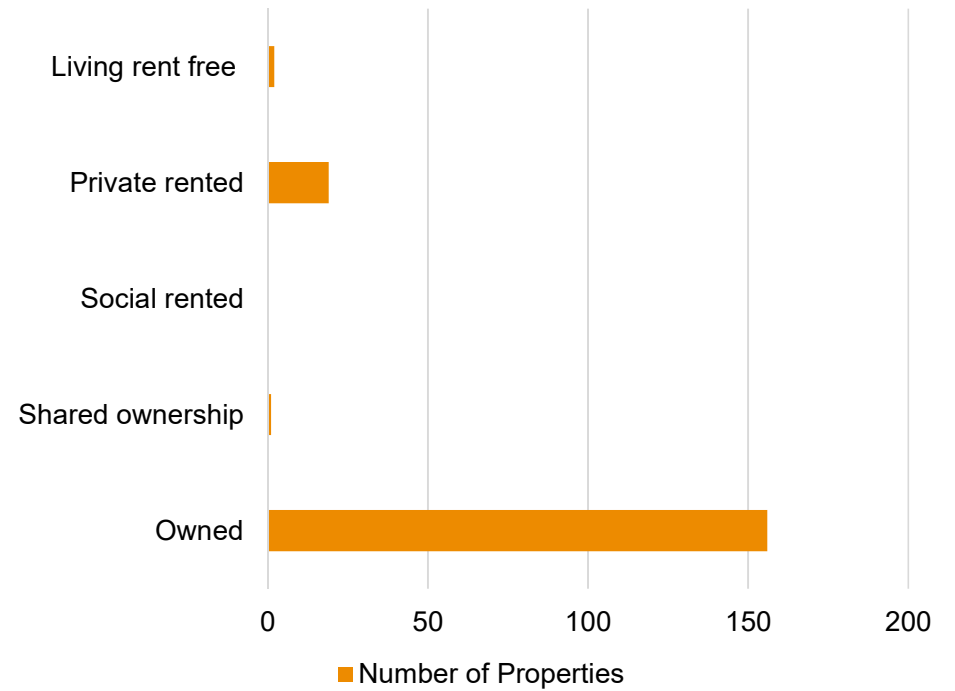

Housing Tenure