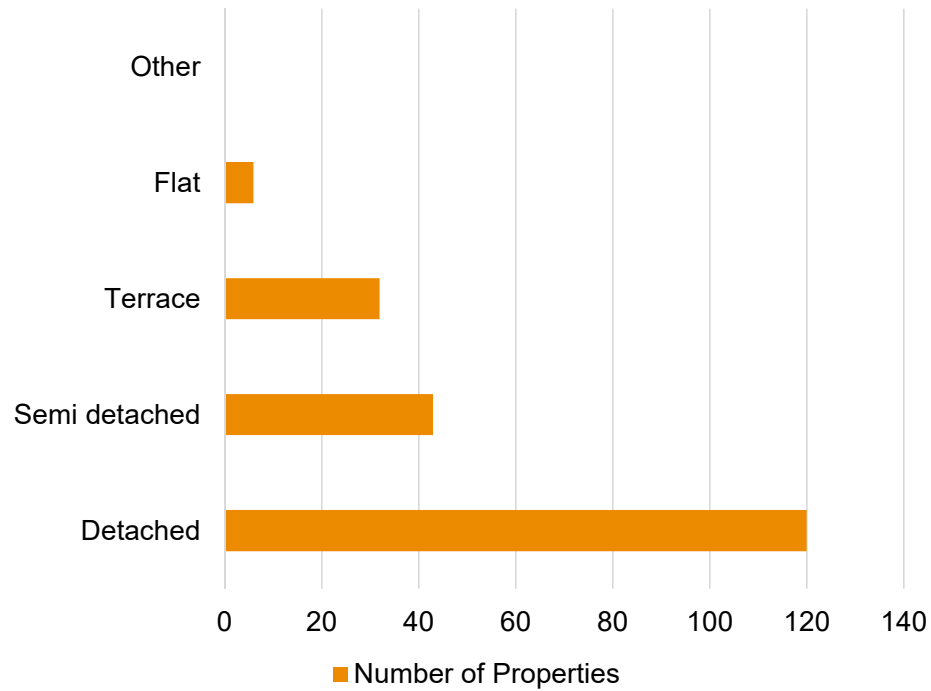

Housing

Housing Type