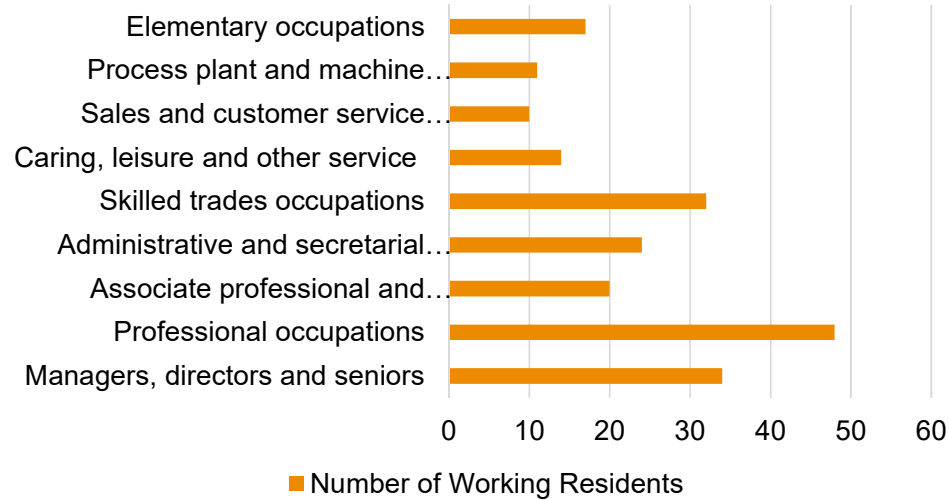

Population Age Range

Children, Adults and Older People

Working and Non Working Adult Population (18+ years)

Source: Census 2011

The parishes of Great Hucklow, Little Hucklow, Grindlow, Foolow & Hazelbadge have a combined population of 427 (Census 2011).

Residency

Occupancy of Properties

Employment

Occupations of Working Adults

Car/ Van Ownership

Households with a Car/Van

Source: Census 2011

Great Hucklow, Little Hucklow, Grindlow,
Foolow & Hazelbadge Parish Statement
(draft)