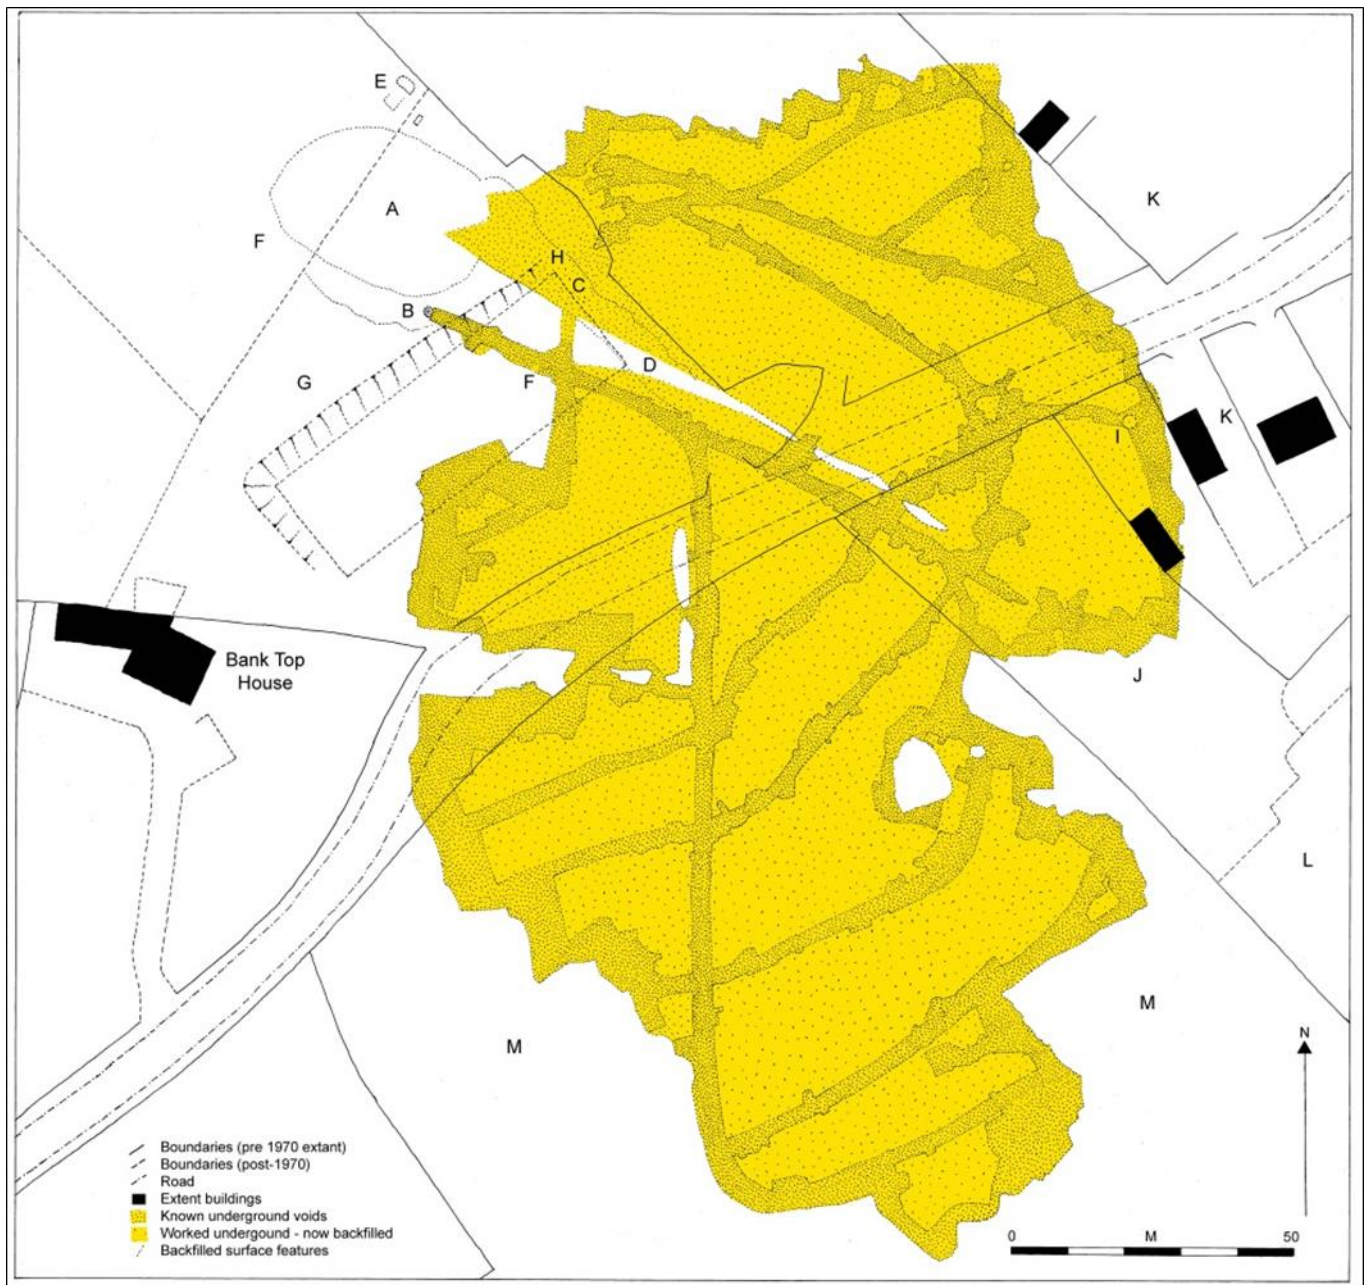

### Appendix 3: Map of Pretoria Mine (Policy DB1)

Taken from Barnett, J. *'Mining History Vol 19 Quarrying Chert at Bakewell'* (2017) © Peak District Historical Mines Society