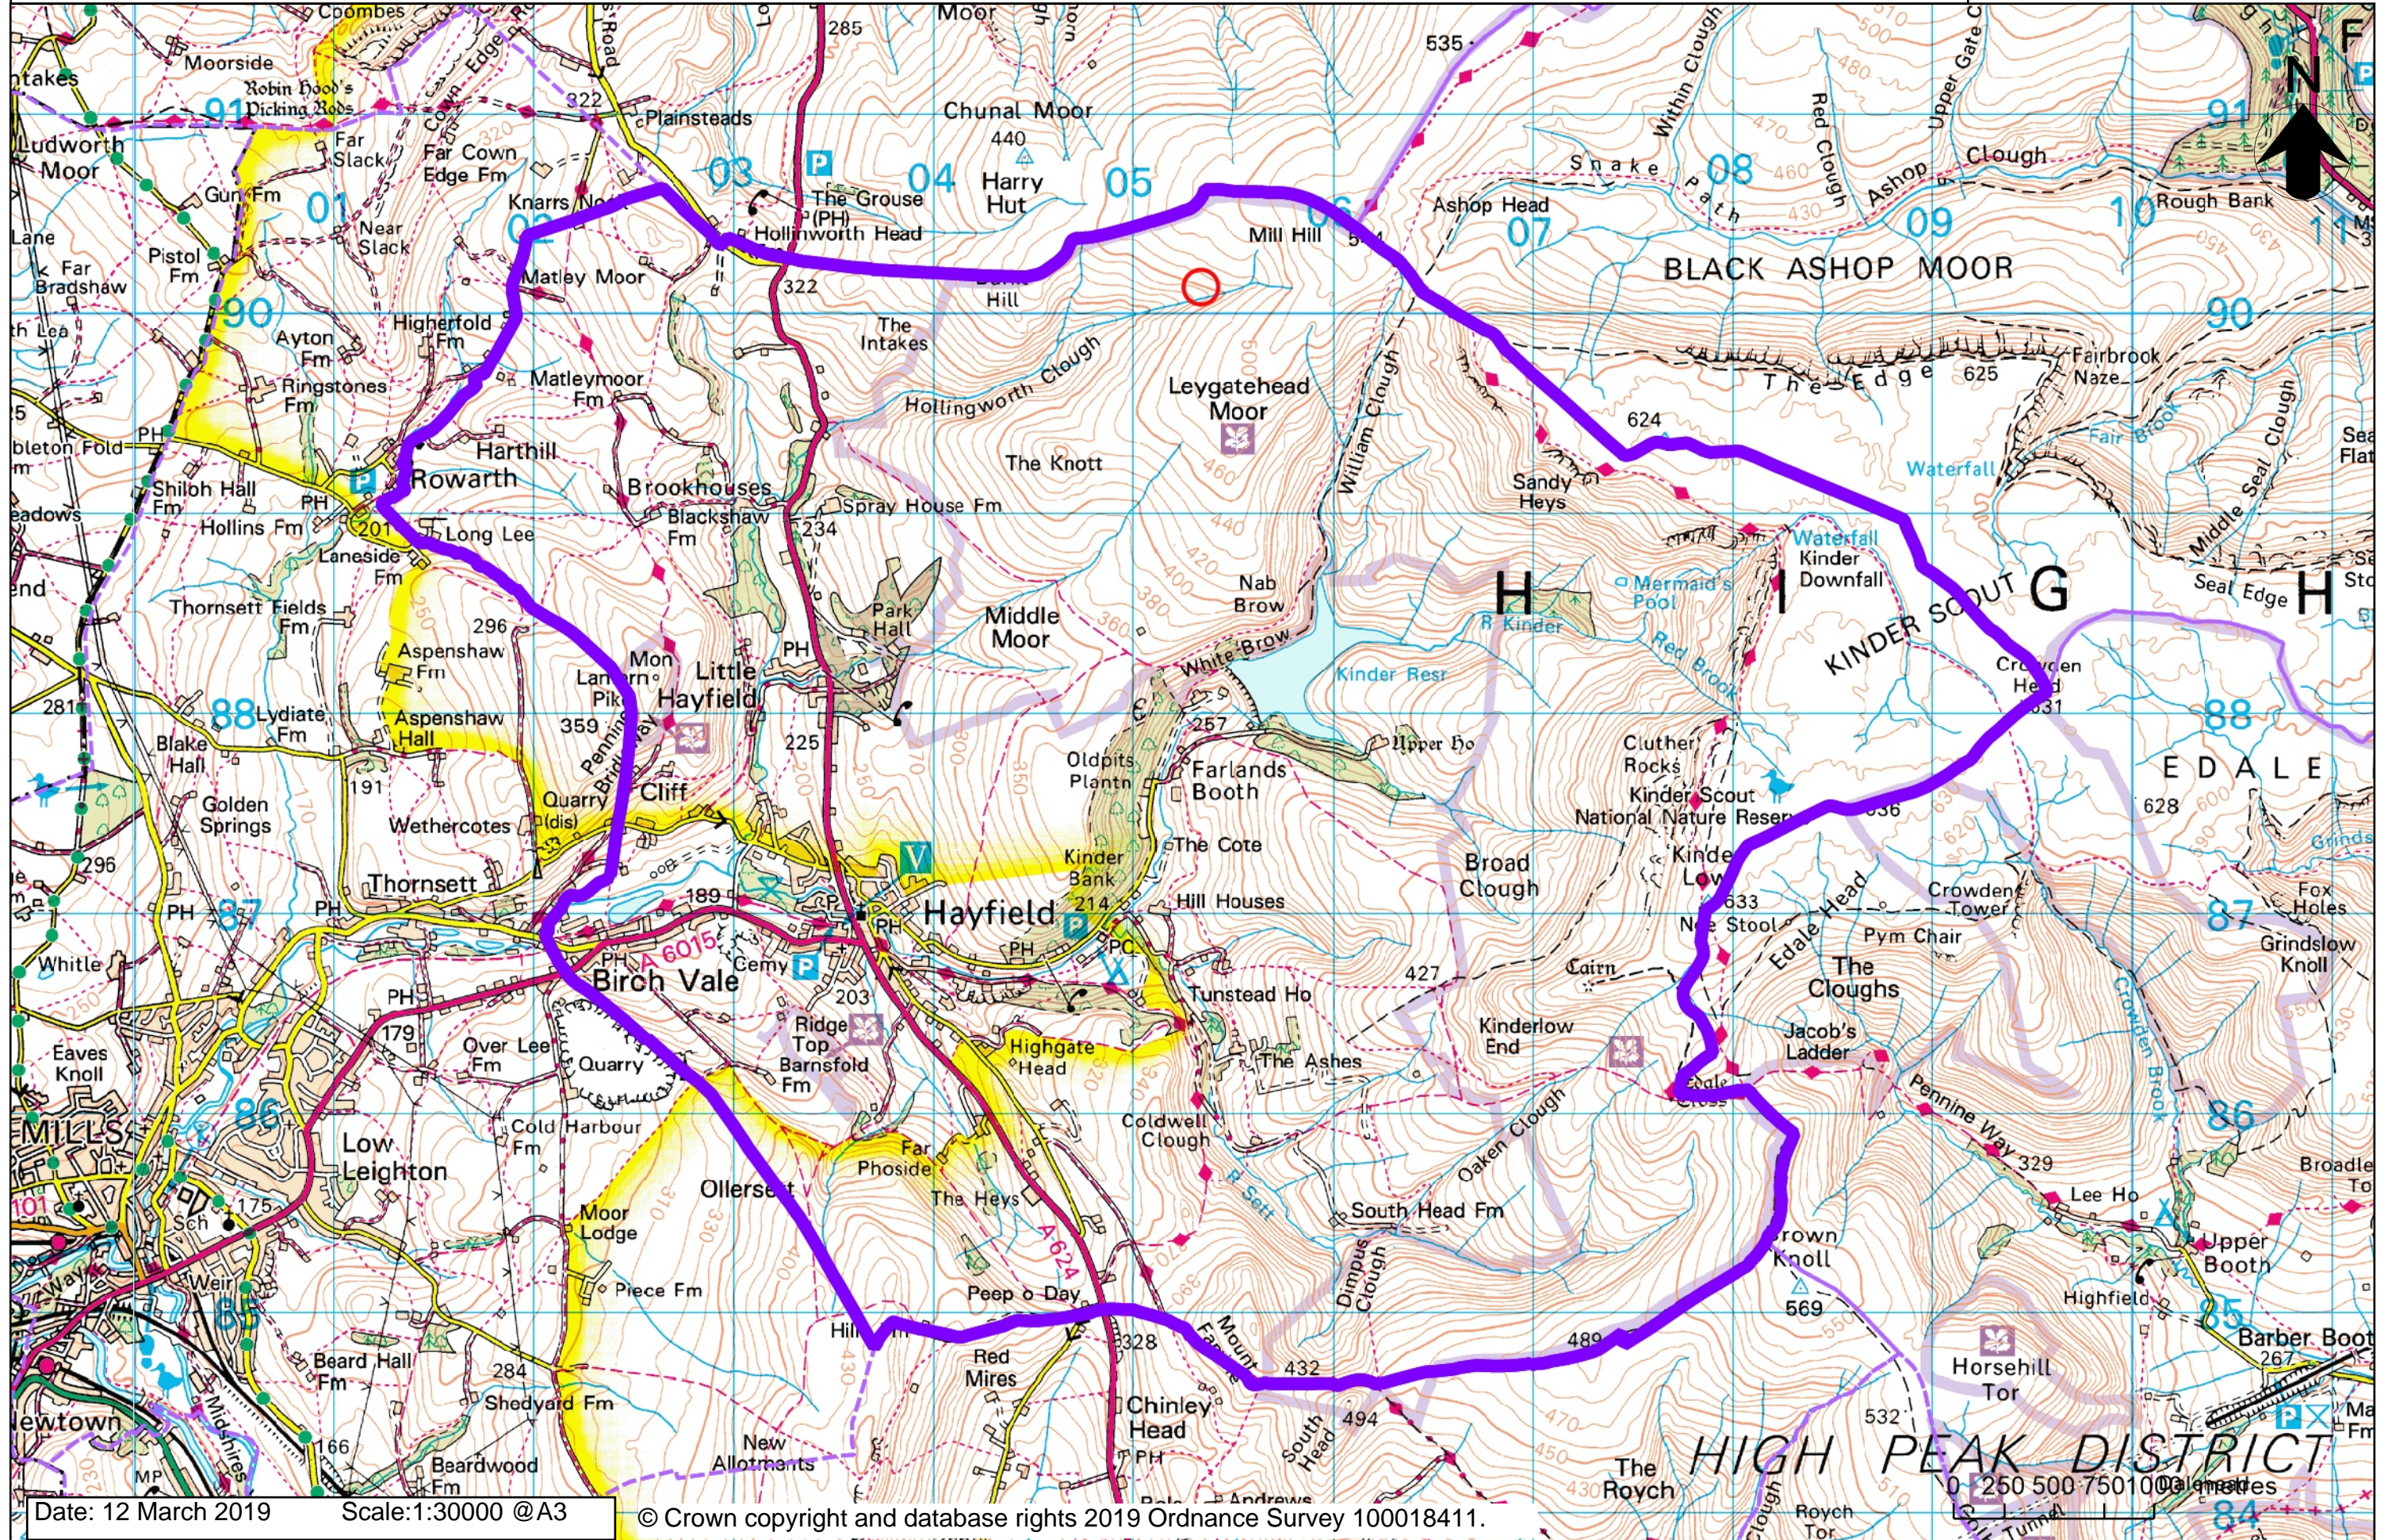

Hayfield Parish Neighbourhood Area

High Peak Borough Council
working for our community

Date: 12 March 2019 Scale: 1:30000 @A3

© Crown copyright and database rights 2019 Ordnance Survey 100018411.