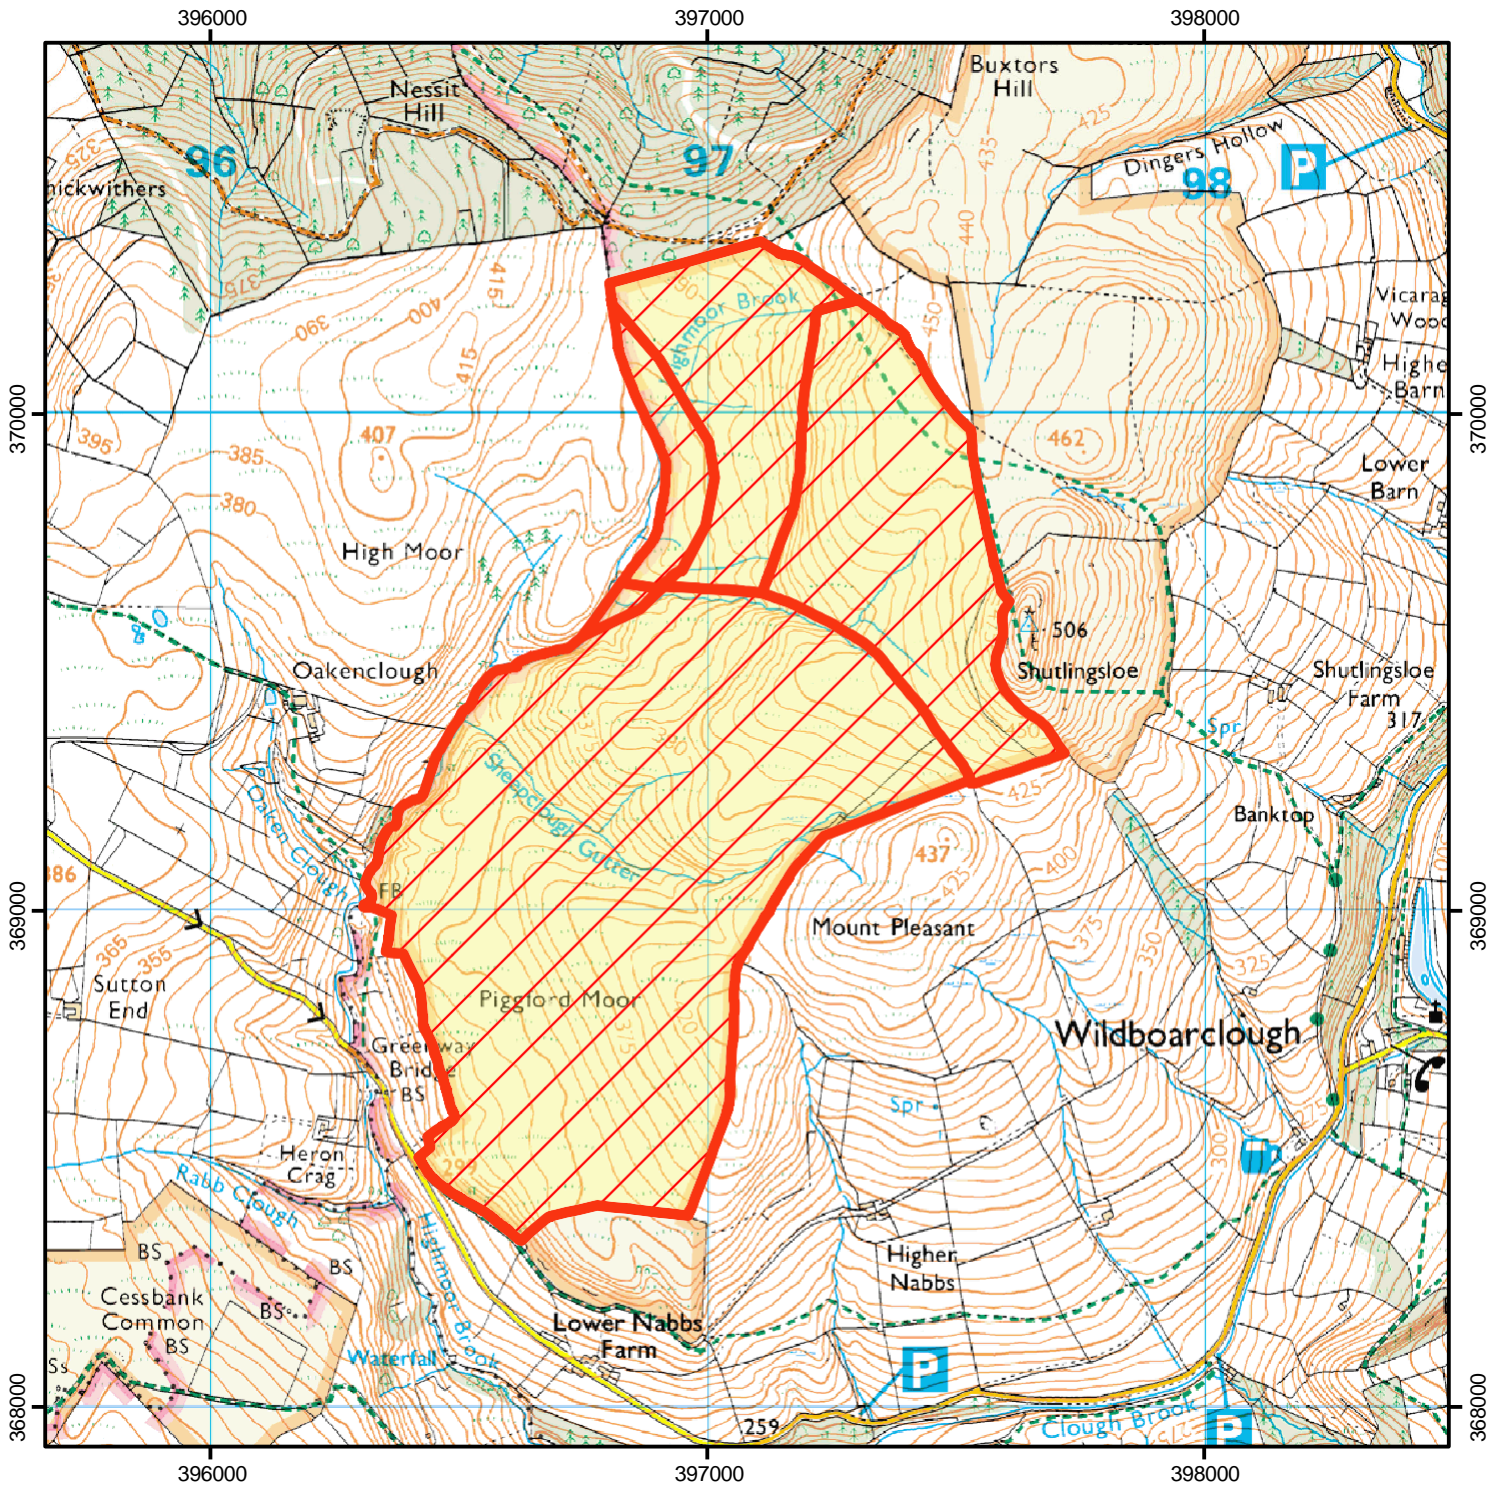

NO OPEN ACCESS

The open access land shown hatched on the map below is temporarily closed at the land manager's discretion. This does not affect Public Rights of Way

Closed 2024 : May 11th to 24th, 28th to 31st
June 3rd to 7th and 10th to 14th

0 250 500 1,000 Metres

Restricted Open Access Land

Open Access Land

© Crown Copyright and database right 2024
All rights reserved. Ordnance Survey Licence number 100022021

For more information call the Open Access Contact Centre on 0300 060 2091
or visit our website at www.gov.uk/right-of-way-open-access-land/use-your-right-to-roam