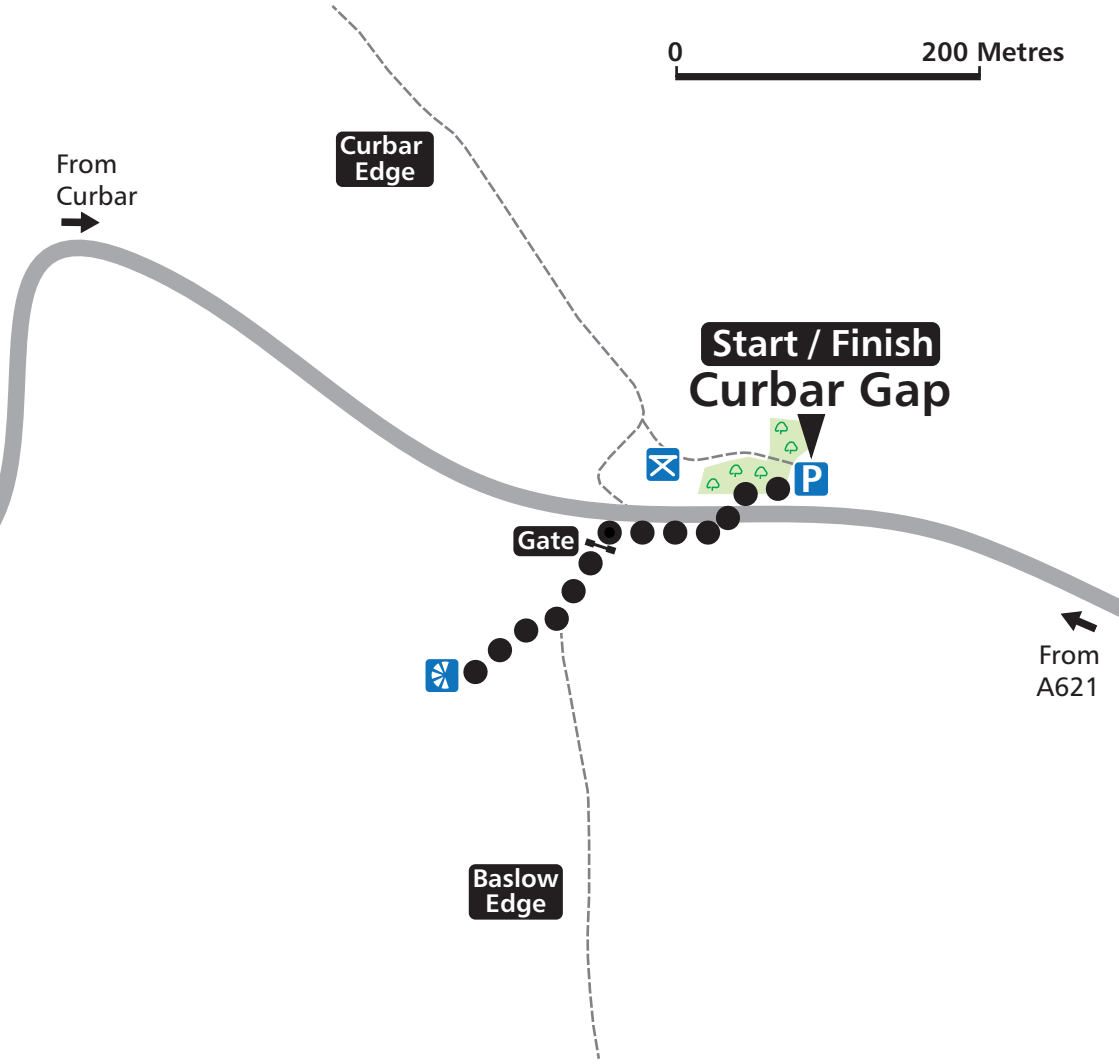

PATHS	
● ● ● ●	For All
-----	Other Paths
OTHER	
————	Road
	Wood

0 200 Metres

From Curbar  
→

Curbar Edge

Start / Finish  
Curbar Gap

Gate

From A621  
←

Baslow Edge