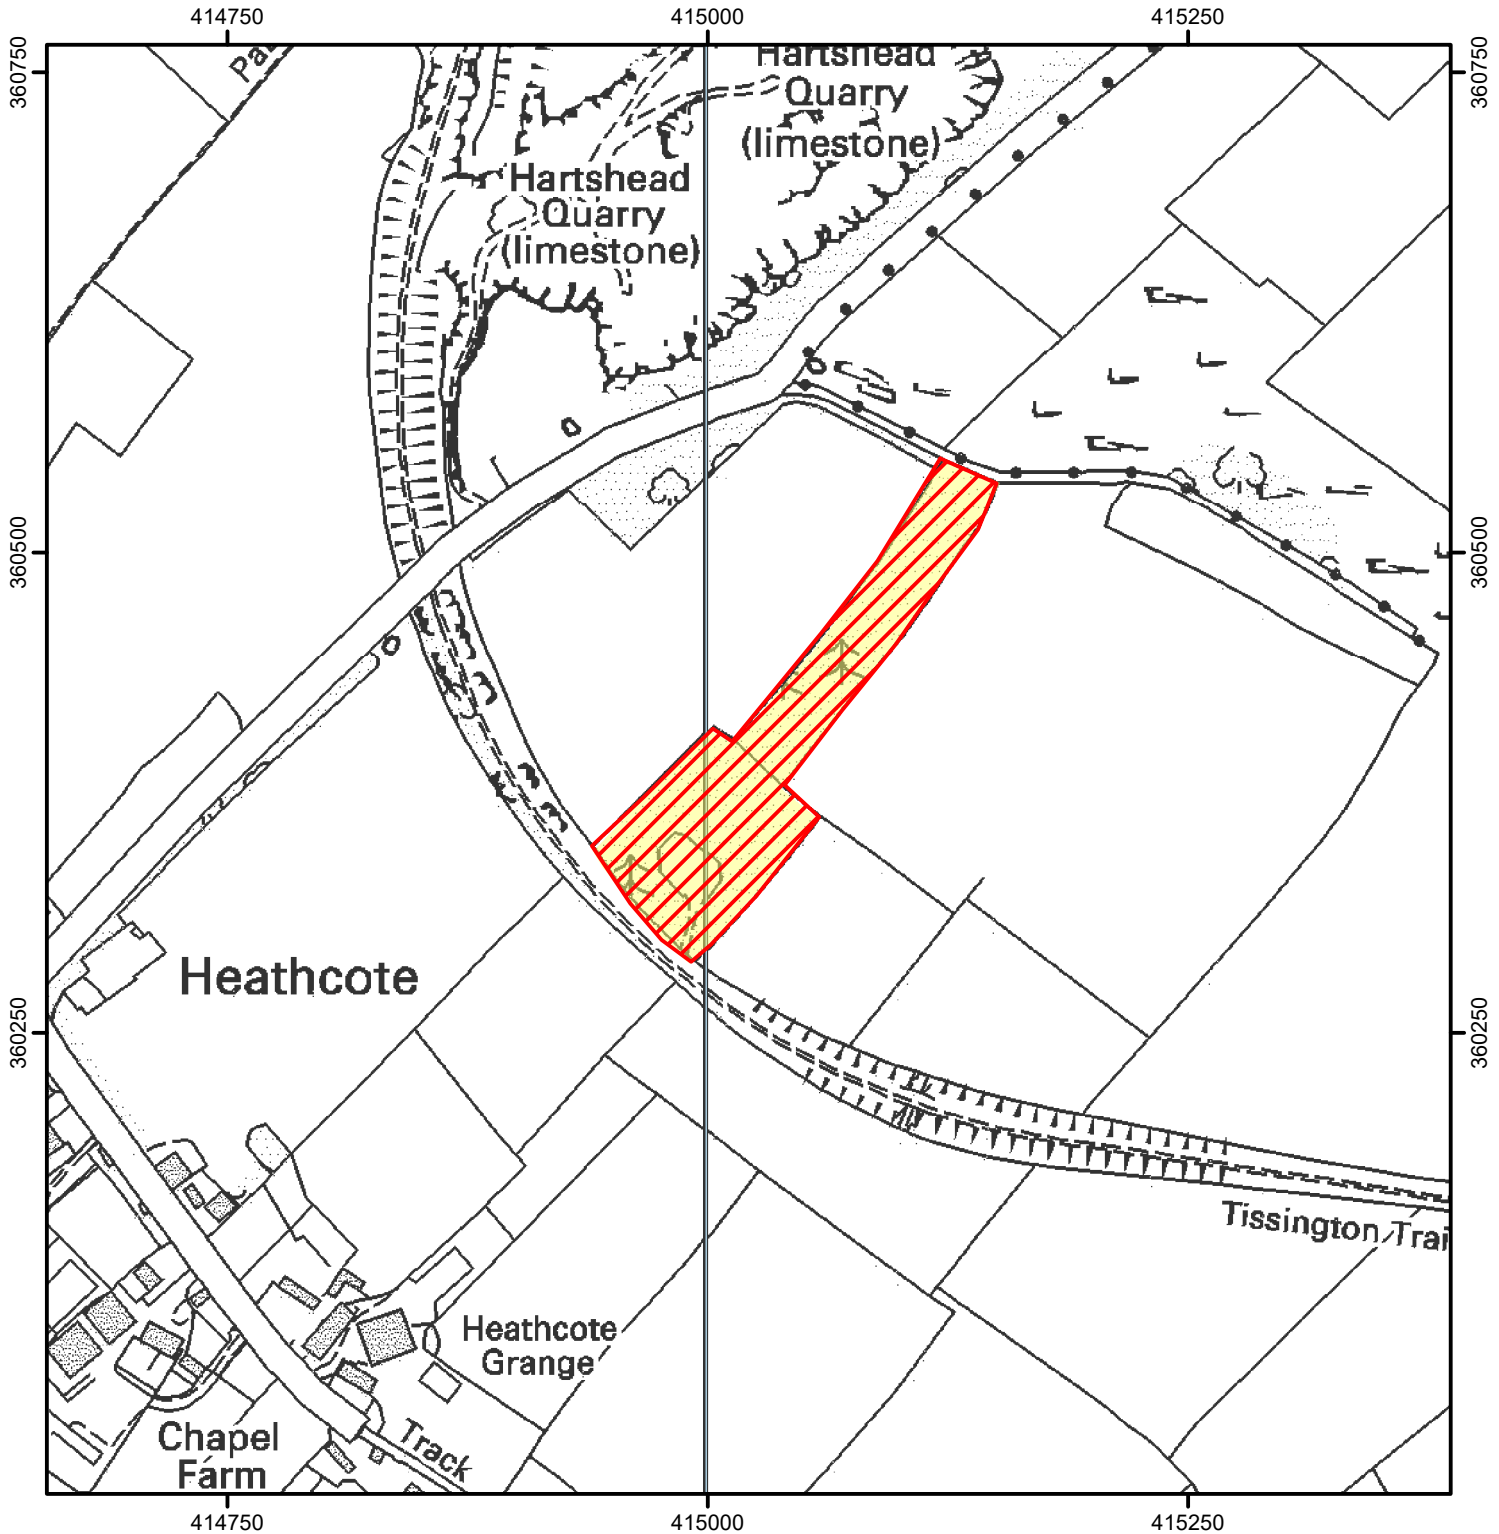

NO OPEN ACCESS

The open access land shown hatched on the map below is temporarily closed at the land manager's discretion.

This does not affect Public Rights of Way.

2025 closure dates:

January 27 to 31 and February 03 to 07

Case number: 2025010431

0 100 200 Metres

© Crown Copyright and database right 2025.
All rights reserved. Ordnance Survey Licence number 100022021

Restricted Open Access Land

CROW Access Land

For more information call the Open Access Contact Centre on 0300 060 2091
or visit our website at www.gov.uk/right-of-way-open-access-land/use-your-right-to-roam