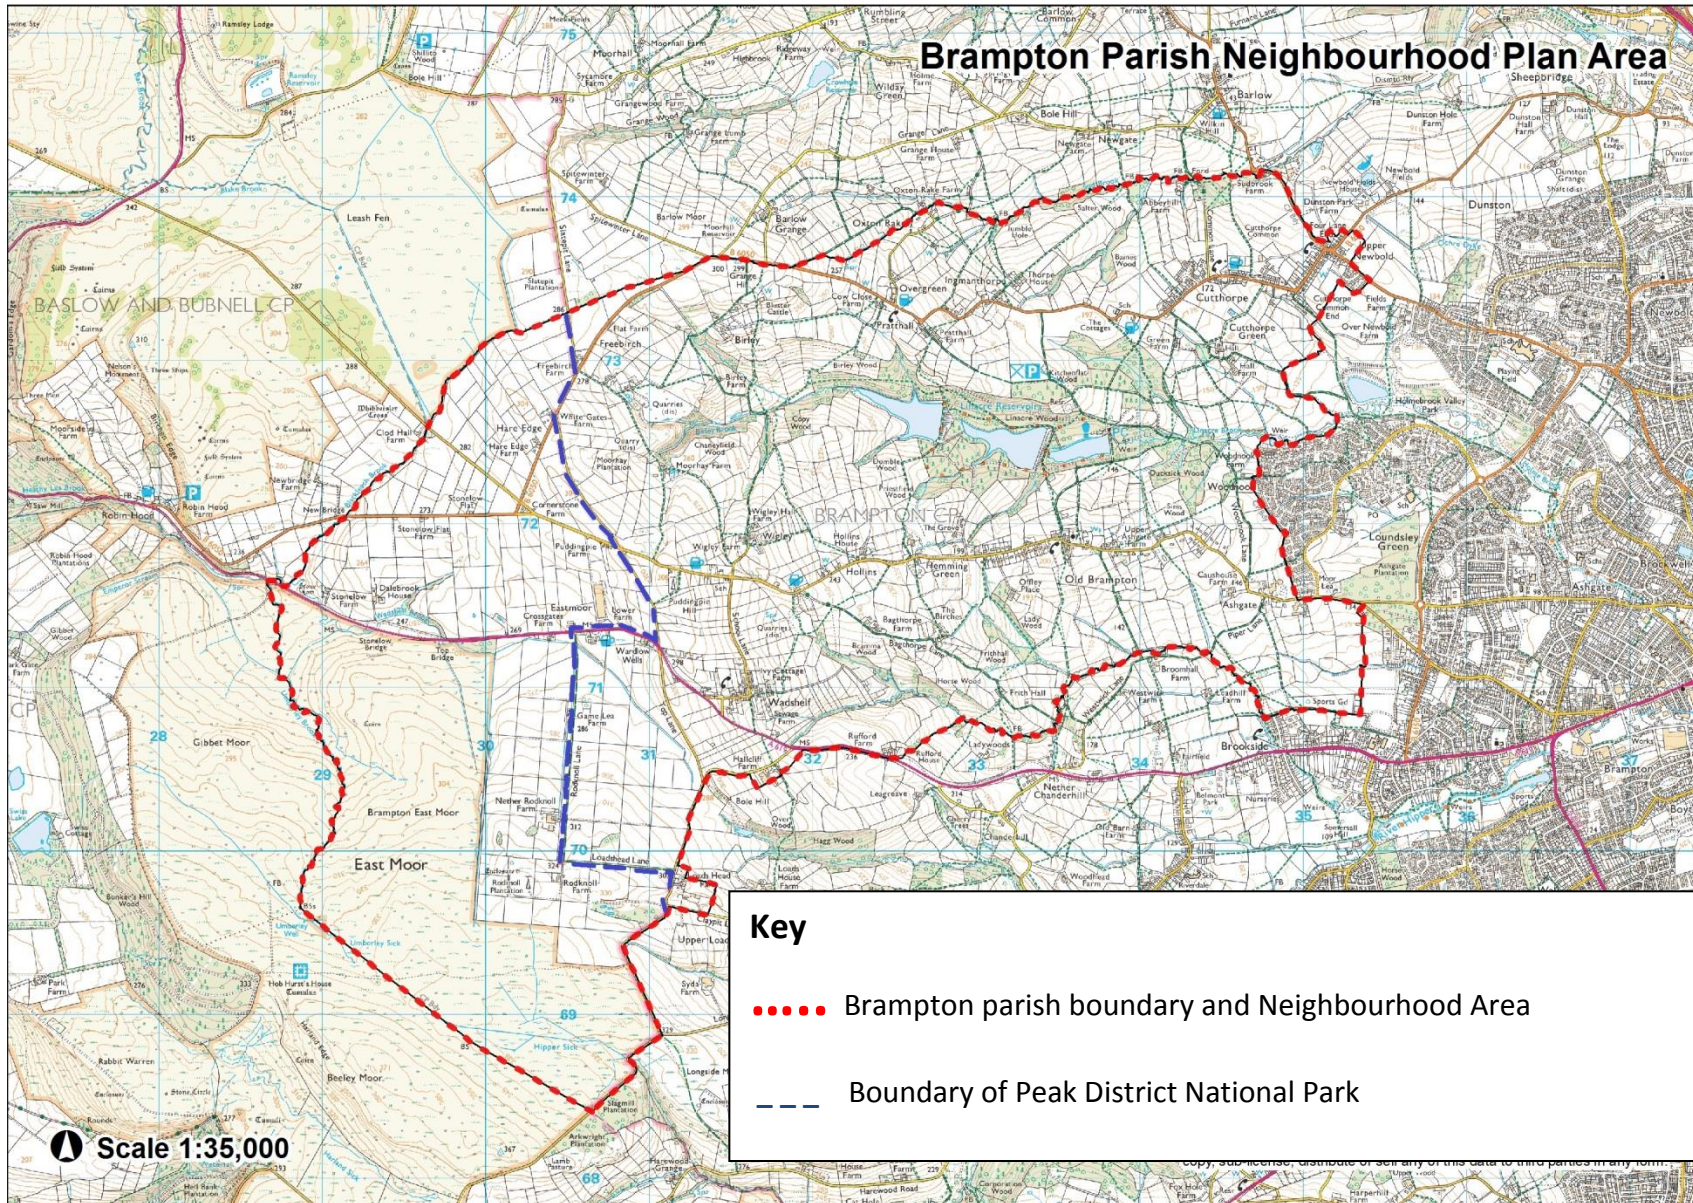

Brampton Parish Neighbourhood Plan Area

Key

----- Brampton parish boundary and Neighbourhood Area

----- Boundary of Peak District National Park

Scale 1:35,000