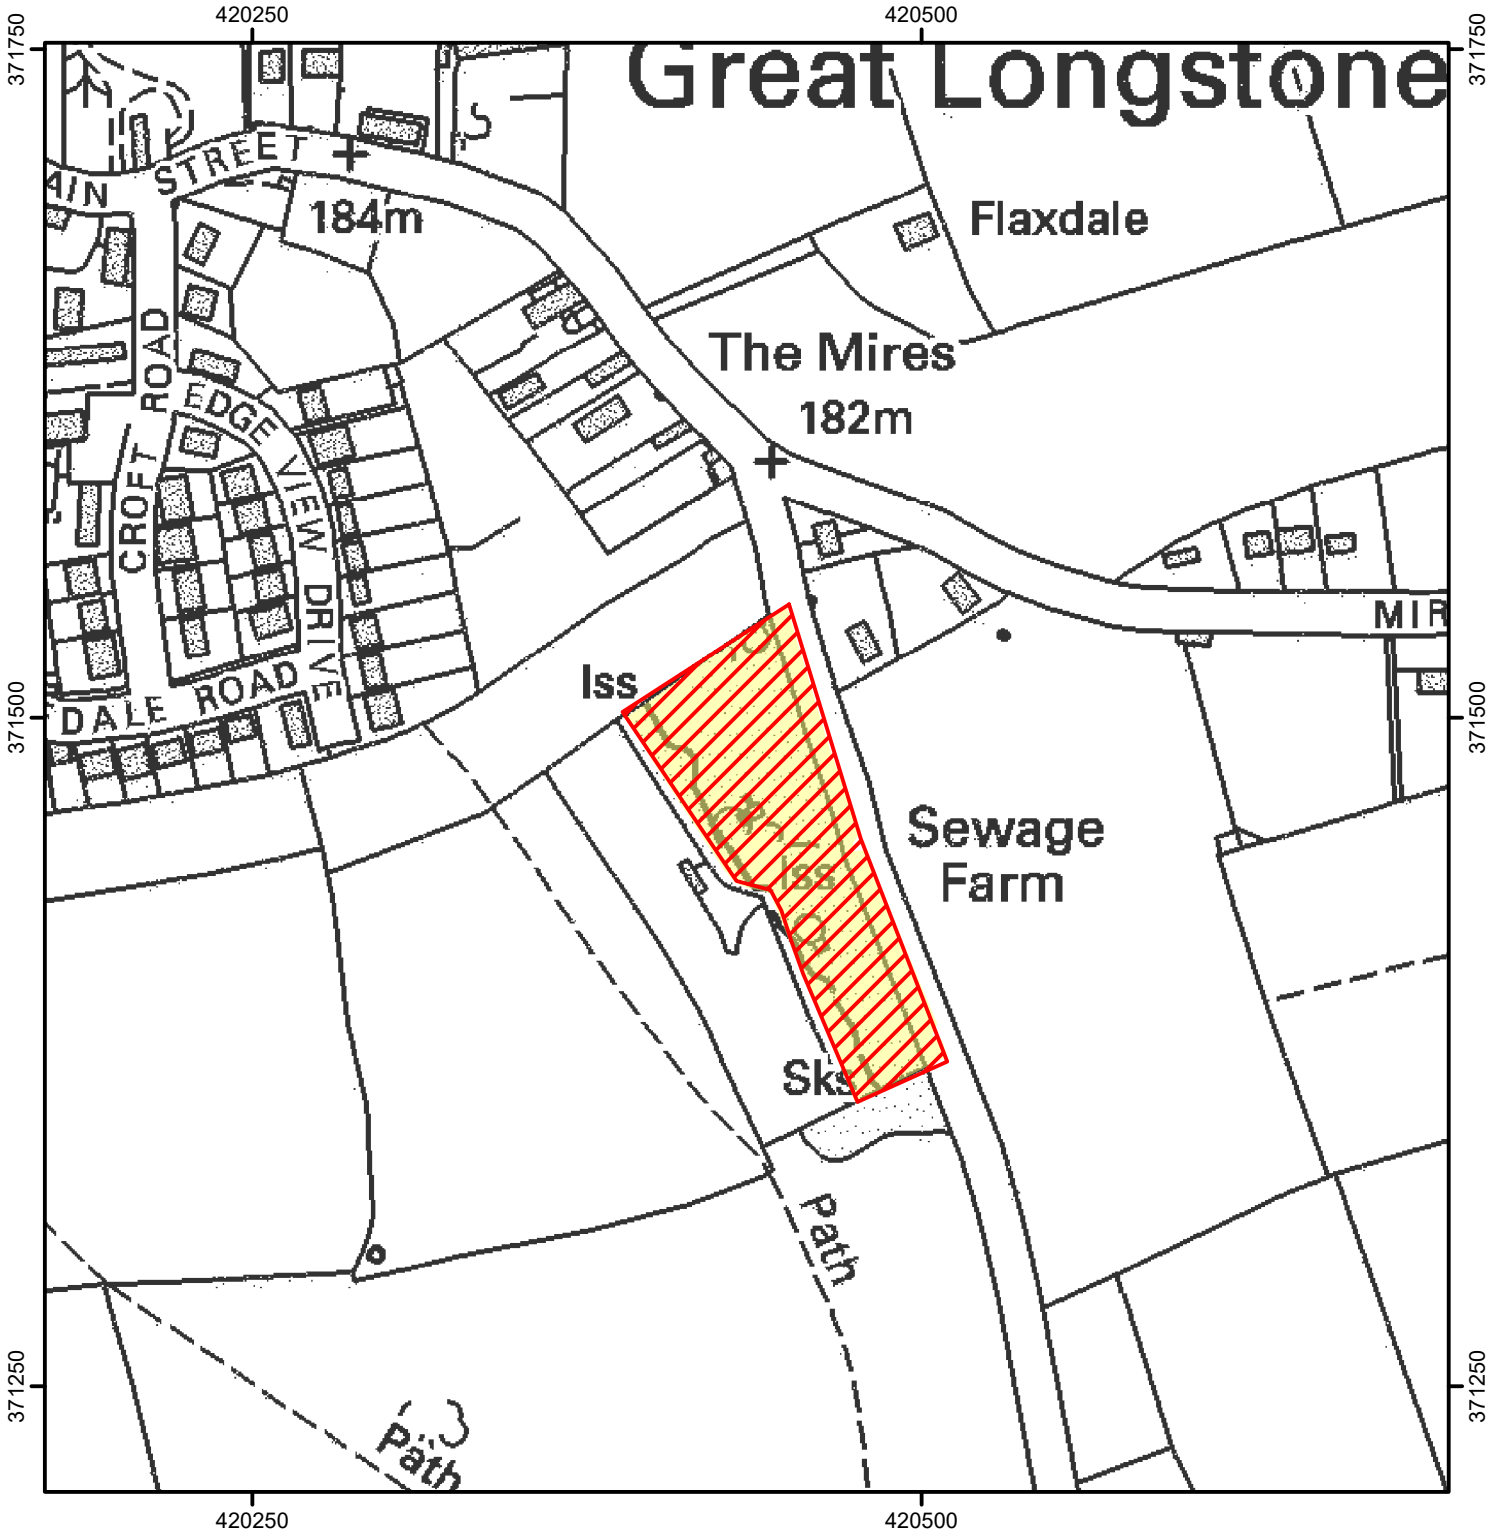

NO OPEN ACCESS

The open access land shown hatched on the map below is temporarily closed at the land manager's discretion.

This does not affect Public Rights of Way.

2025 closure dates:

February 24 to 28 and March 03 to 07

Case number: 2025010432

0 75 150 Metres

Restricted Open Access Land

CROW Access Land

© Crown Copyright and database right 2025. All rights reserved. Ordnance Survey Licence number 100022021

For more information call the Open Access Contact Centre on 0300 060 2091 or visit our website at www.gov.uk/right-of-way-open-access-land/use-your-right-to-roam