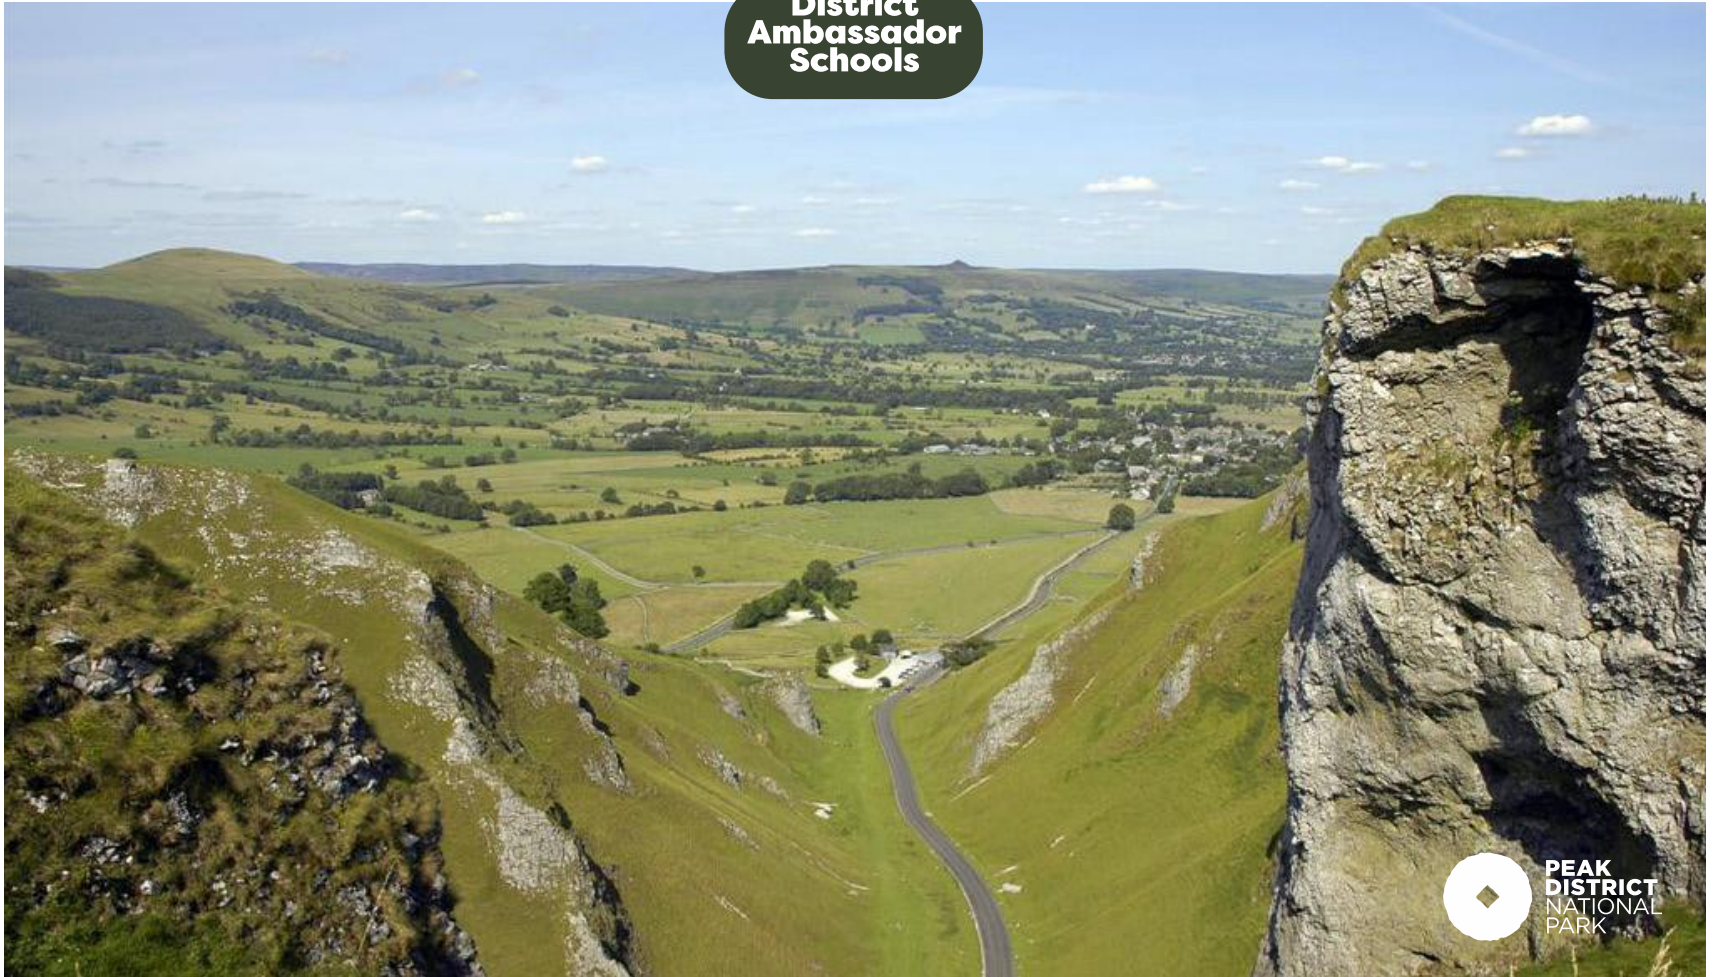

# Special Qualities photos

**Peak  
District  
Ambassador  
Schools**

The Roaches, Hen Cloud

**Peak  
District  
Ambassador  
Schools**

Winnats Pass, Hope Valley

Peak  
District  
Ambassador  
Schools

Water Vole in a fresh water stream

Peak  
District  
Ambassador  
Schools

Stoat on a Heather Moorland

Peak  
District  
Ambassador  
Schools

Picnic in the Peak District National Park

Peak  
District  
Ambassador  
Schools

The Monsal Trail

**Peak  
District  
Ambassador  
Schools**

Ashford-in-the-Water, well dressing display

Peak  
District  
Ambassador  
Schools

The Tissington Trail

Peak  
District  
Ambassador  
Schools

Exploring and connecting with nature

Peak  
District  
Ambassador  
Schools

North Lees Estate campsite

Peak  
District  
Ambassador  
Schools

Ladybower Reservoir